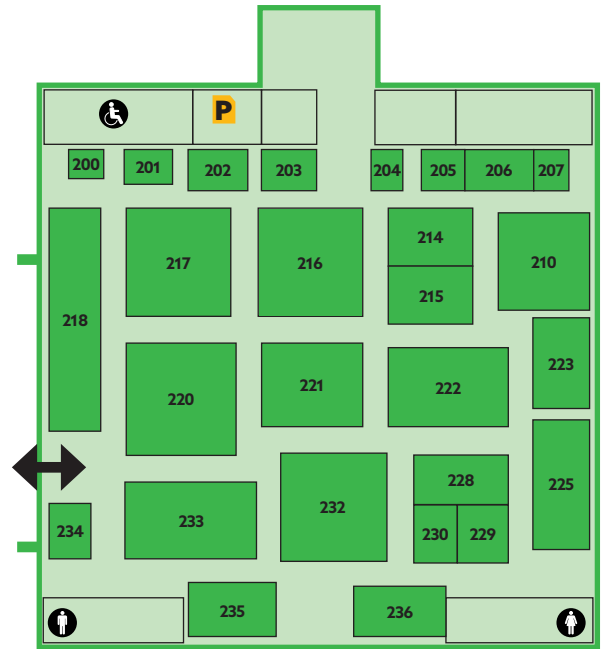

Site Map

Information & Queries

Please go to the desk in the entrance foyer (Hall 1)

Finding exhibitors

For convenience the listings on this map are numerical. Alphabetical listings can be found overpage. Full listings for each exhibitor including contact details and description can be found in the back section of the Show Directory.

P Press office

Listings and layout as at late September, but the organisers reserve the right to amend these circumstances dictate. Please see maps at the event for late entries.