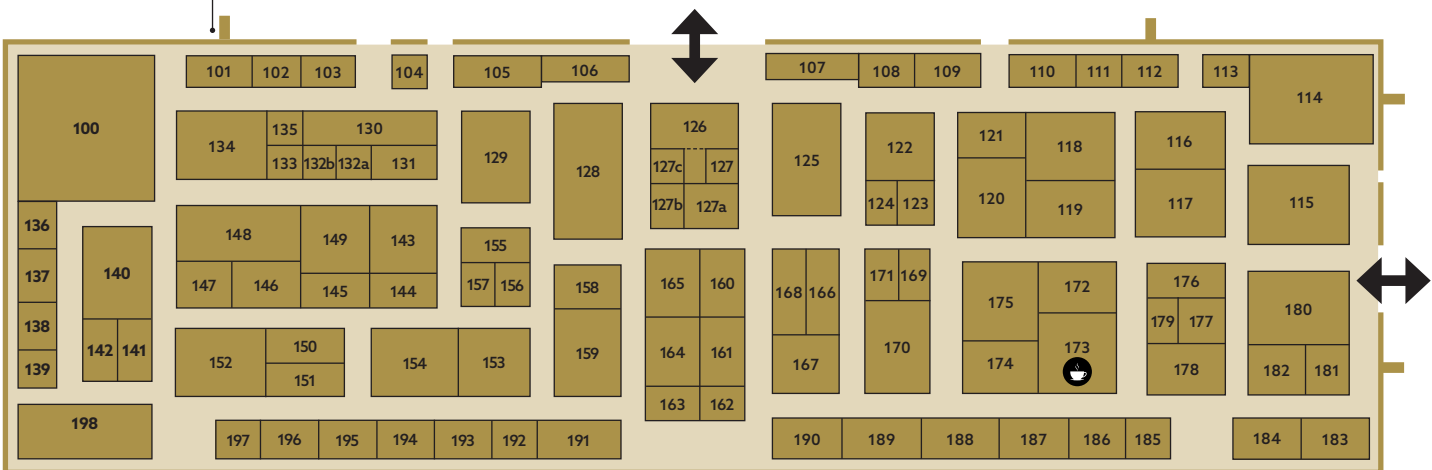

Site Map

Information & Queries

Please go to the desk in the entrance foyer (Hall 1)

Finding exhibitors

For convenience the listings on this map are numerical. Alphabetical listings can be found overpage. Full listings for each exhibitor including contact details and description can be found in the back section of the Show Directory.

P Press office

Listings and layout as at late September, but the organisers reserve the right to amend these circumstances dictate. Please see maps at the event for late entries.