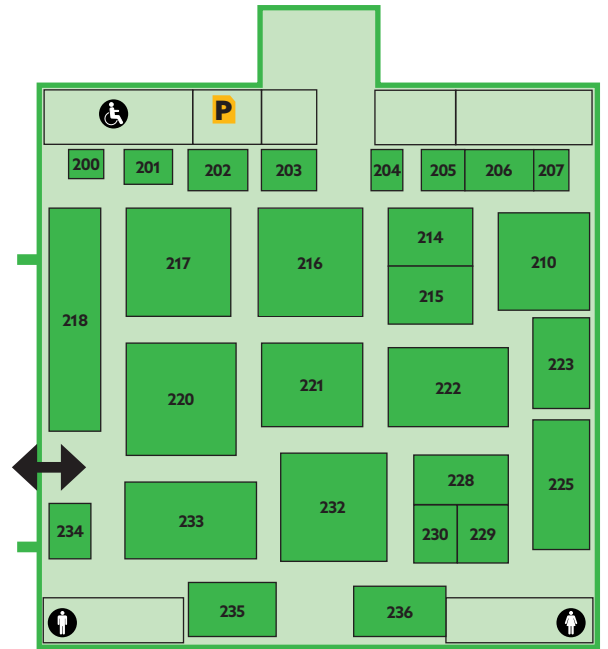

British POTATO INDUSTRY EVENT

Site Map

KEY

-  Press office
-    Toilets
-   Catering
-  Cloakroom
-  Information point
-  First aid