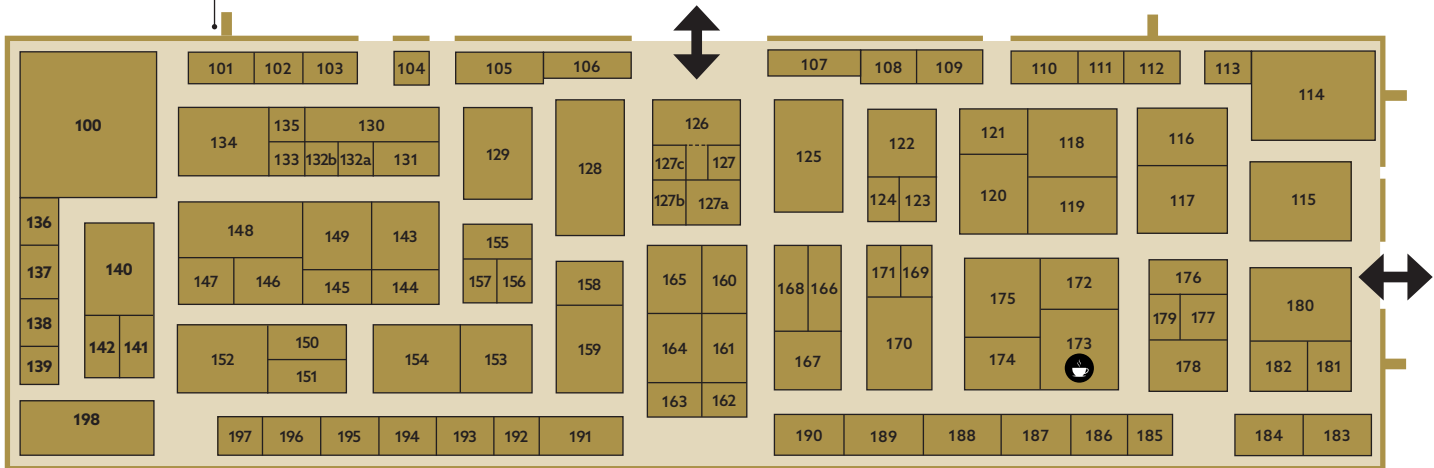

British POTATO INDUSTRY EVENT

Site Map

KEY

-  Press office
-    Toilets
-   Catering
-  Cloakroom
-  Information point
-  First aid